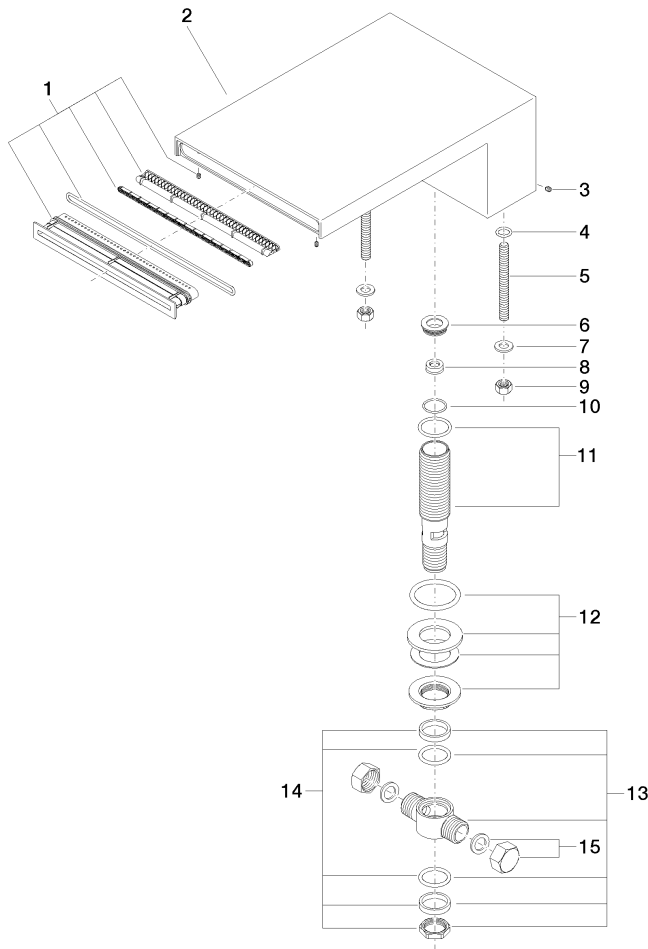

MEM Bath cascade spout without diverter for deck mounting - Brushed Durabronz (23kt Gold)

MEM

13 630 740

- 235mm projection
- cascade
- height of mixer 100 mm
- height up to aerator 80 mm
- hole diameter 32 mm
- 1/2" connection
- max. flow 26.5 l/min at 3 bar flow pressure
- WRAS 1809016

MEM Bath cascade spout without diverter for deck mounting - Brushed Durabronz (23kt Gold)

MEM

13 630 740
mm [inches]

Flow rate chart

Trajectory diagram

Certificates

LGA_19257.

WRAS_1809016.

**MEM Bath cascade spout without diverter for deck mounting - Brushed
Durabronz (23kt Gold)**

MEM

13 630 740
Parts for other
finishes can be found
here: Chrome

Spare parts list

No.	Item Number	Name	Quantity used	Delivery time
1	90 29 03 059 00 90	insert	1	2
2	09 11 74 040-28	spout	1	20
3	09 31 11 044 90	pin	1	2
4	09 14 10 008 90	seal	2	2
5	09 31 11 011 90	pin	2	2
6	09 24 04 246 20 90	nipple	1	2
7	09 30 11 045 90	disc	2	2
8	09 23 01 057 90	flow reducer	1	2
9	09 23 10 023 90	nut	2	2
10	09 14 10 140 90	seal	1	2
11	90 30 01 033 00 90	base	1	2
12	04 23 10 004 04 90	fixing set	1	2
13	90 17 11 020 10 90	distributor	1	2
14	90 23 10 012 00 90	gasket kit	1	2
15	04 21 02 006 00 92	cap	2	2