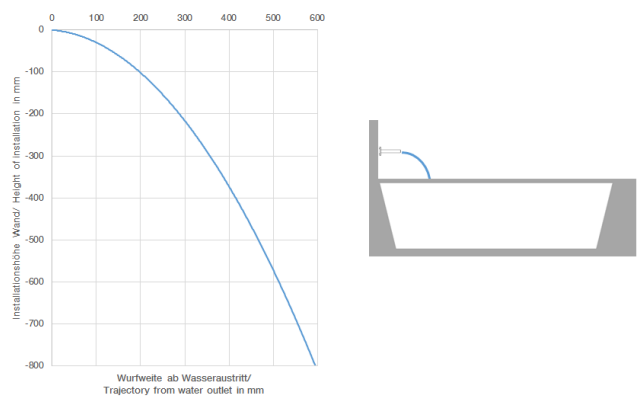

MEM Bath cascade spout without diverter for deck mounting - Brushed Durabronz (23kt Gold)

MEM

13 630 740

- 235mm projection
- cascade
- height of mixer 100 mm
- height up to aerator 80 mm
- hole diameter 32 mm
- 1/2" connection
- max. flow 26.5 l/min at 3 bar flow pressure
- WRAS 1809016

MEM Bath cascade spout without diverter for deck mounting - Brushed Durabronz (23kt Gold)

MEM

13 630 740
mm [inches]

Flow rate chart

Trajectory diagram

Certificates

LGA_19257.

WRAS_1809016.

**MEM Bath cascade spout without diverter for deck mounting - Brushed
Durabronz (23kt Gold)**

MEM

13 630 740
Parts for other
finishes can be found
here: Chrome

Spare parts list

No.	Item Number	Name	Quantity used	Delivery time
1	90 29 03 059 00 90	insert	1	2
2	09 11 74 040-28	spout	1	20
3	09 31 11 044 90	pin	1	2
4	09 14 10 008 90	seal	2	2
5	09 31 11 011 90	pin	2	2
6	09 24 04 246 20 90	nipple	1	2
7	09 30 11 045 90	disc	2	2
8	09 23 01 057 90	flow reducer	1	2
9	09 23 10 023 90	nut	2	2
10	09 14 10 140 90	seal	1	2
11	90 30 01 033 00 90	base	1	2
12	04 23 10 004 04 90	fixing set	1	2
13	90 17 11 020 10 90	distributor	1	2
14	90 23 10 012 00 90	gasket kit	1	2
15	04 21 02 006 00 92	cap	2	2