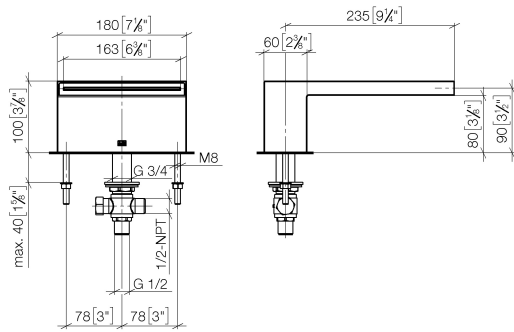

MEM Bath cascade spout without diverter for deck mounting - Brushed Durabronz (23kt Gold)

MEM

13 630 740

- 235mm projection
- cascade
- height of mixer 100 mm
- height up to aerator 80 mm
- hole diameter 32 mm
- 1/2" connection
- max. flow 26.5 l/min at 3 bar flow pressure
- WRAS 1809016

MEM Bath cascade spout without diverter for deck mounting - Brushed Durabronz (23kt Gold)

MEM

13 630 740
mm [inches]

Flow rate chart

Trajectory diagram

Certificates

LGA_19257.

WRAS_1809016.

**MEM Bath cascade spout without diverter for deck mounting - Brushed
Durabronz (23kt Gold)**

MEM

13 630 740
Parts for other
finishes can be found
here: Chrome

Spare parts list

No.	Item Number	Name	Quantity used	Delivery time
1	90 29 03 059 00 90	insert	1	2
2	09 11 74 040-28	spout	1	20
3	09 31 11 044 90	pin	1	2
4	09 14 10 008 90	seal	2	2
5	09 31 11 011 90	pin	2	2
6	09 24 04 246 20 90	nipple	1	2
7	09 30 11 045 90	disc	2	2
8	09 23 01 057 90	flow reducer	1	2
9	09 23 10 023 90	nut	2	2
10	09 14 10 140 90	seal	1	2
11	90 30 01 033 00 90	base	1	2
12	04 23 10 004 04 90	fixing set	1	2
13	90 17 11 020 10 90	distributor	1	2
14	90 23 10 012 00 90	gasket kit	1	2
15	04 21 02 006 00 92	cap	2	2